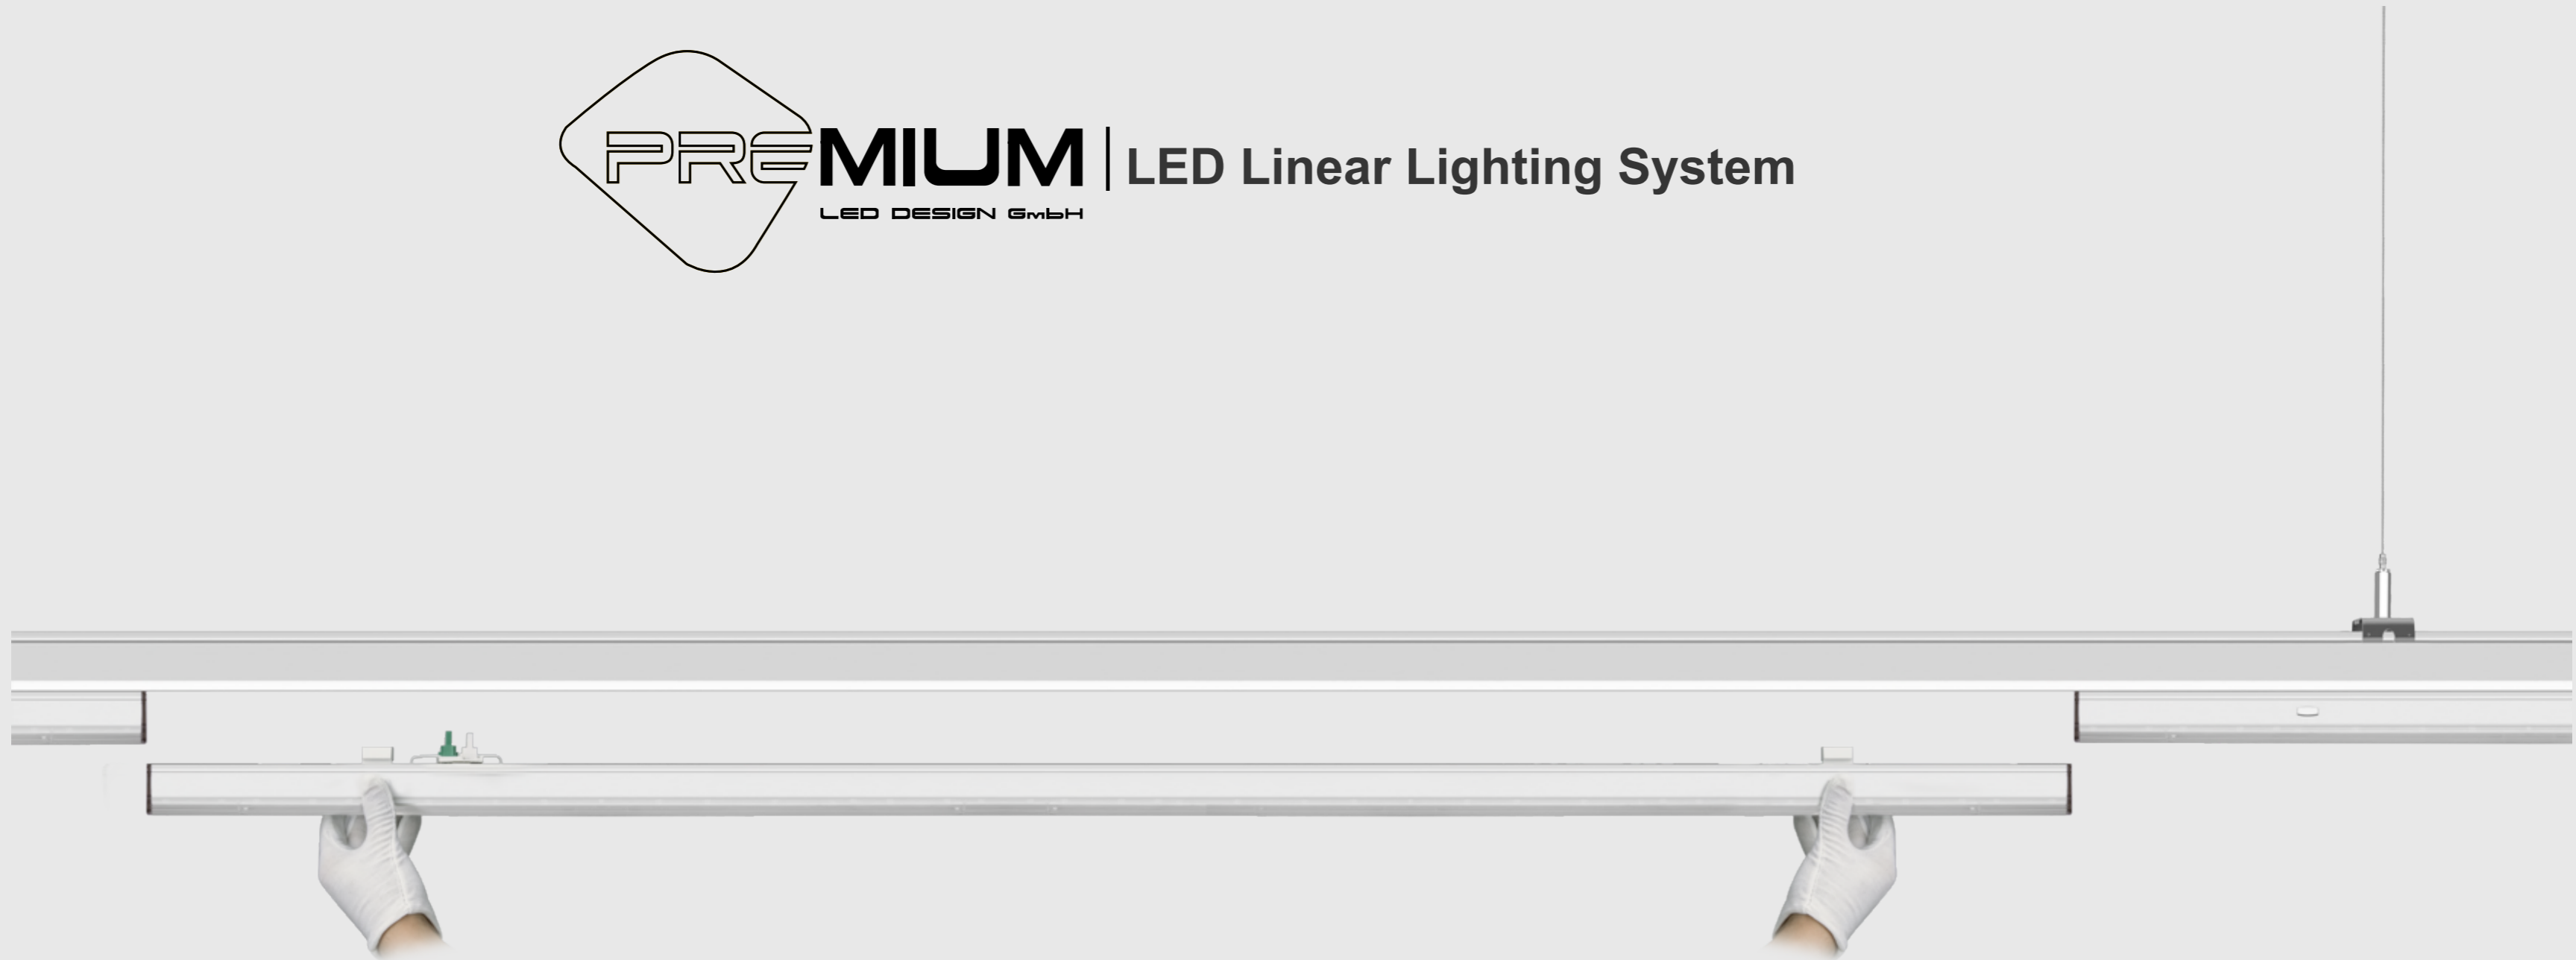

PREMIUM | LED Linear Lighting System
LED DESIGN GmbH

Trunking Rail

- 5 Wire: L1, L2, L3, N,FG
- 8 Wire: L1, L2, L3, N, FG, CHR, + 2 wires for Dimming/Emergency
- 12 Wire: L1, L2, L3, N, FG, CHR, + 2 wires for Dimming
+4 wires for Emergency converter & Battery